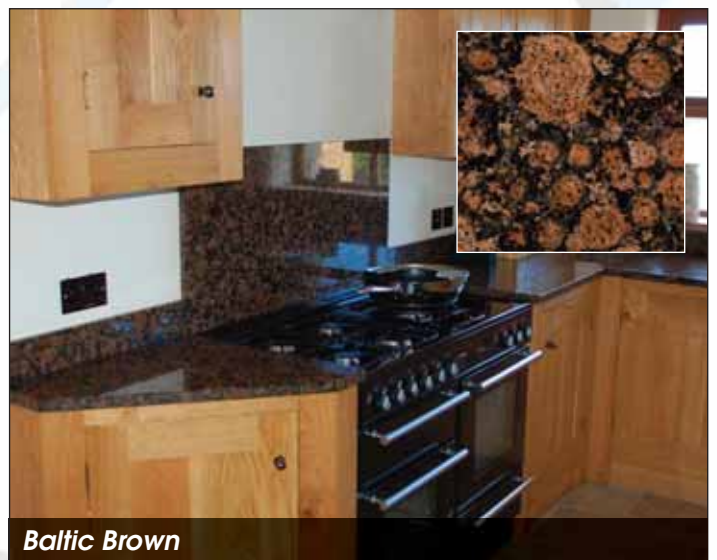

Azul Platino

Bianco Sardo

Baltic Brown